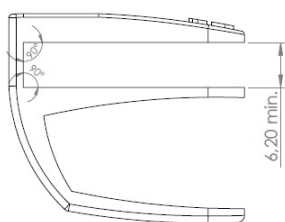

PRODUCT SHEET

Description:

Glass Door Handle "Square" F/Single Doors, Black Ano,F/Glass Thickness 4-6mm, 1 Zamak Screw W/PVC Tip & 1 Zamak Screw, with $\varnothing 5 \times 3,5$ mm Extension

Item number:

17.40.062-0

Units	Box	Carton	HS Code	Barcode
Pcs.	10	100	8302420090	 5704866072083

Changed from 6,00 mm. to 6,20 mm. 23-04-2012

Screws needed - not on drawing!!

SISO A/S

Mileparken 11
DK-2740 Skovlunde
Denmark
VAT: DK 24786013